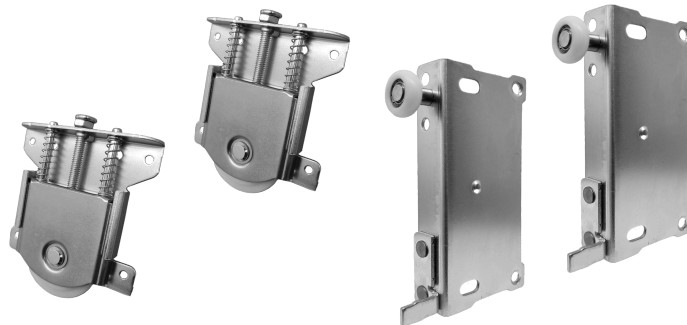

SLIDING DOOR ROLLER

Sold as 1 Set

SLDFWHEEL