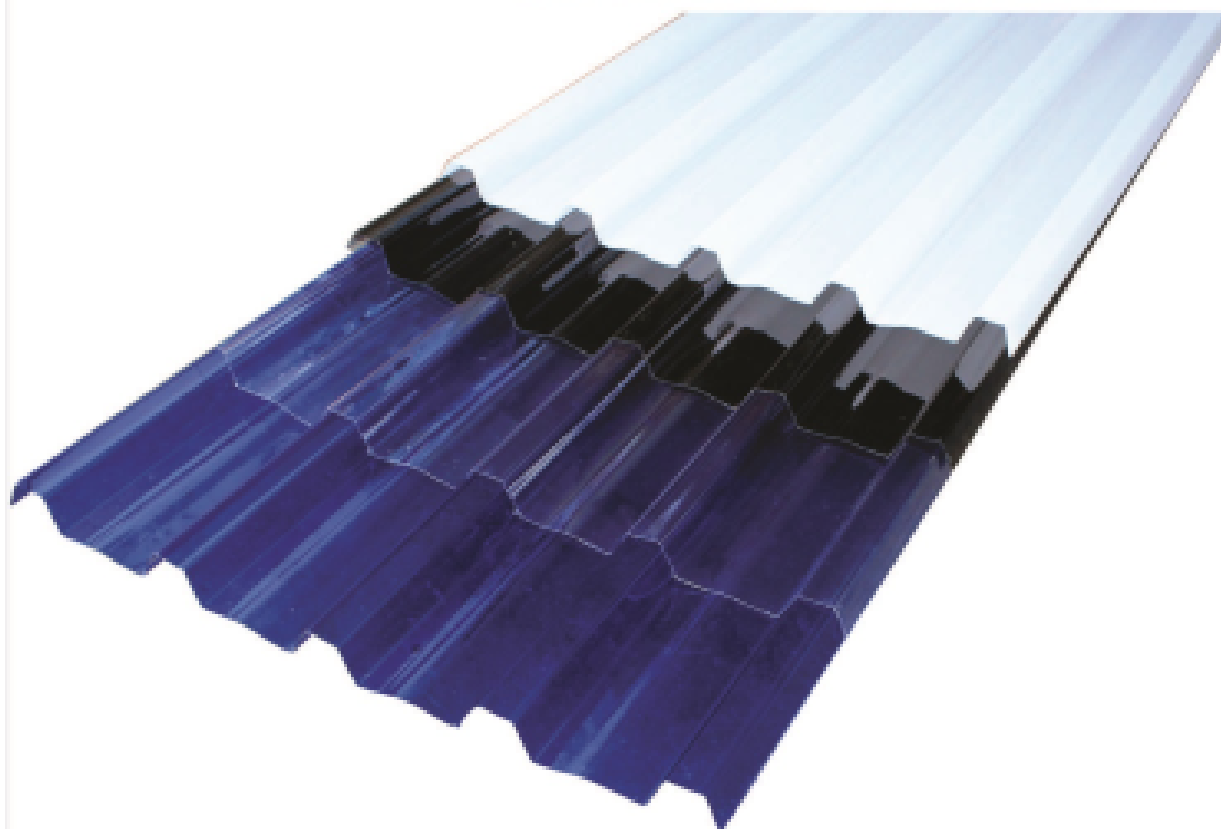

POLYCARBONATE

Size : 0.8mm X 740mm

Size : 2.4, 3.0, 3.6 Mtr

Available color

Bronze, Blue,

Clear, Opal, Green.