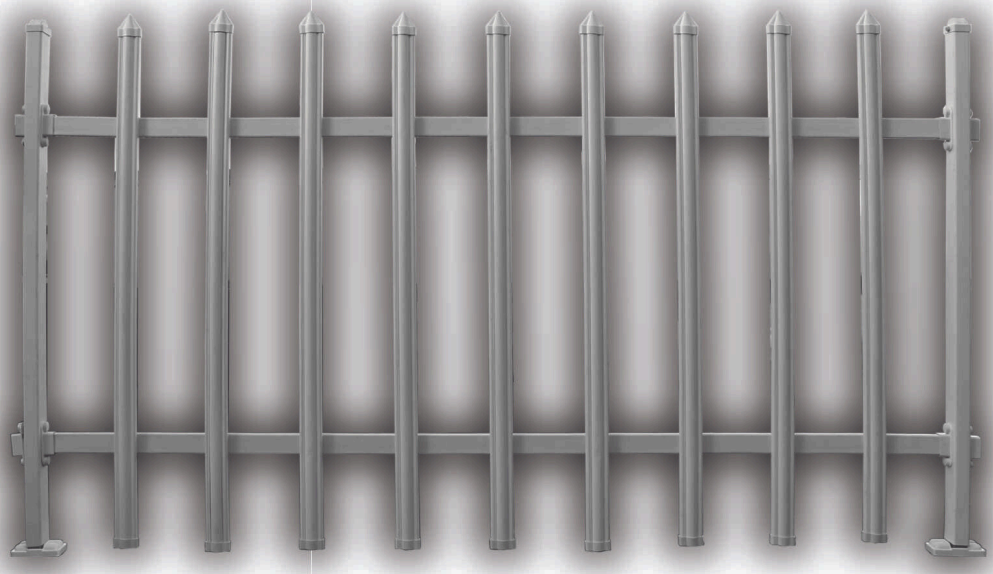

Drive Way Gate

Size 3Mtr x 1.8Mtr

PVC Fence

Size : 2000 x 1200mm

Item Code : APF001W (White)