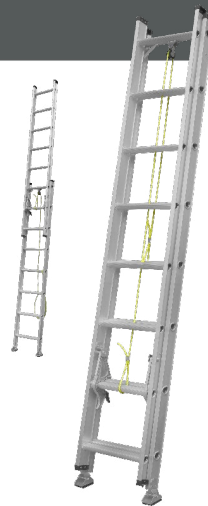

MULTI-PURPOSE LADDER

MPL312
STEEL & ALUMINIUM

Total steps	12
Extension length	340cm
A Height	166cm
Scaffolding Height	95.5cm
Folded Size(cm)	93.5x34.5x27
Step Height(cm)	27
Packing Size(cm)	91x34.5x26.5

Max Weight Capacity: 1500kg
Pack Size: 1

TELESCOPING LADDER

TEL3.8

Total Steps	12
Open Size	485 x 84 x 3800mm
Folded Size	485 x 84 x 860mm

Max Weight Capacity: 150kg
Pack Size: 1

EXTENDING LADDER

AEL208

Total steps	2 x 8
Open size	435 x 135 x 3960mm
Fold size	435 x 135 x 2420mm