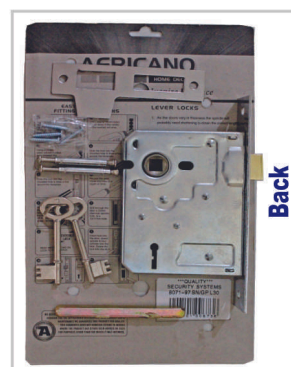

Victorian & Georgian Lockset

AFRICANO
HOME DECOR
Inspire Elegance

2Lever Fancy Mortice Lock

L-70

Back