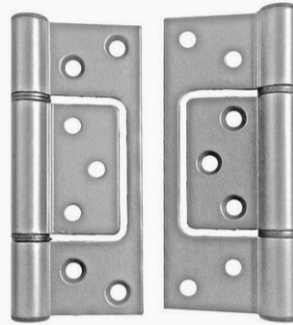

Item Code : (C81)
Silver Hinge