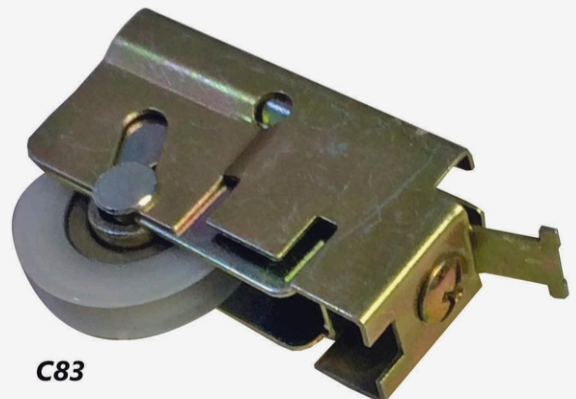

Aluminium Accessories

Aluminium Door Cylinder + Lockbody

Item Code : AClock

Blister Pack

Aluminum
window Handle
Item Code : AWHBP

Aluminum
Door Hinge (Silver)
Item Code : AHINDBSP

Aluminium Lock & Accessories

8801

Aluminum Door Handle +
Insert Lock +
Cylinder Lock with Key

Black

C-80
Aluminum
window Handle

bronze

C83

Aluminum Door Wheel

Aluminium Accessories

Aluminium Sliding Door Lock Kit

ASDLOCK

Item Code : (C81)
Silver Hinge

Item Code : (C81)
Bronze Hinge

Item Code : ADH
Door Handle
Silver