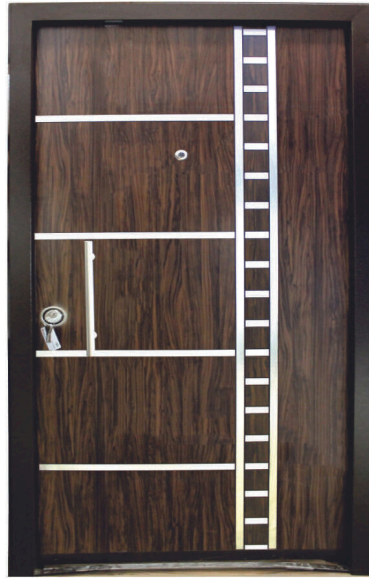

Capital GROUP

DOORS |

www.capitalgroup.co.za

Casabella Panel Door

SIZE : 900 X 2040 X 104mm

"Abello" (CN1)

"Veneto" (CN2)

"Palermo" (CN3)

"Sitano" (CN4)

"Granite" (CN17)

Casabella Panel Door

SIZE : 900 X 2040 X 70mm

"Marseille" (CN16)

"La Rochelle" (CN18)

"Tanganika" (CM5)

"Cannes" (CN6)

"Colmar" (CN7)

"Boardeaux" (CN8)

"Montpellier" (CN9)

"Le Mans" (CN10)

New 3d Casabella Panel Door

SIZE : 900 X 2040 X 150mm

AFRICANO
HOME DECOR
Inspire Elegance

"Bagdad" (CN11)

SIZE :1500 X 2050 X 50mm

DS-8074

DS-8285

Double Steel Door

SIZE : 1200 X 2050

"Aldina" M-005

"Almiro" M-006

"Allcia" M-009