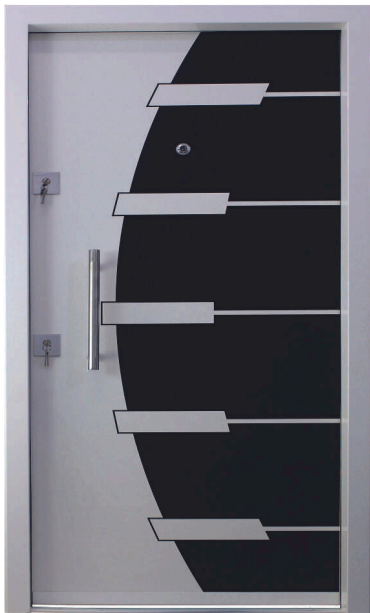

Capital GROUP

DOORS |

www.capitalgroup.co.za

Casabella Panel Door

SIZE : 900 X 2040 X 104mm

"Abello" (CN1)

"Veneto" (CN2)

"Palermo" (CN3)