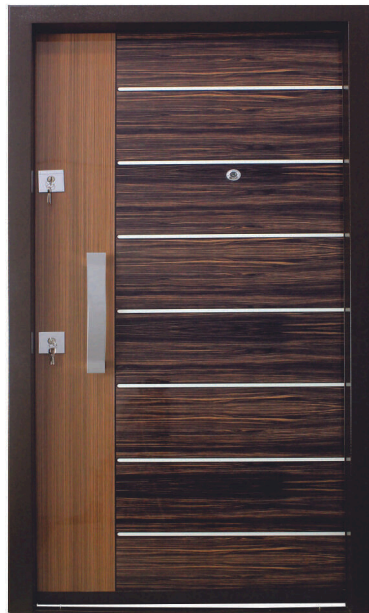

Capital GROUP

DOORS |

www.capitalgroup.co.za

Casabella Panel Door

SIZE : 900 X 2040 X 104mm

"Abello" (CN1)

"Veneto" (CN2)

"Palermo" (CN3)

"Sitano" (CN4)

"Granite" (CN17)

Casabella Panel Door

SIZE : 900 X 2040 X 70mm

"Marseille" (CN16)

"La Rochelle" (CN18)

"Tanganika" (CM5)

"Cannes" (CN6)