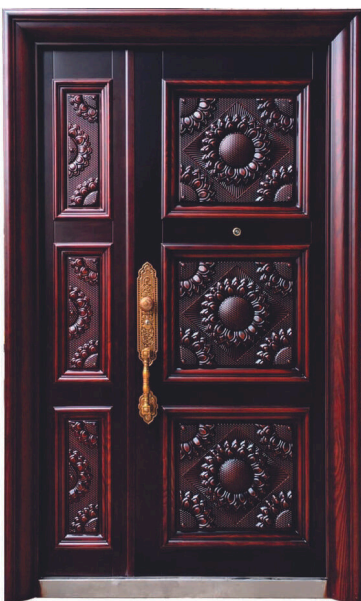

Copper Collection

SIZE 1200 X 2050 X 70mm

M-120 "Cristo"