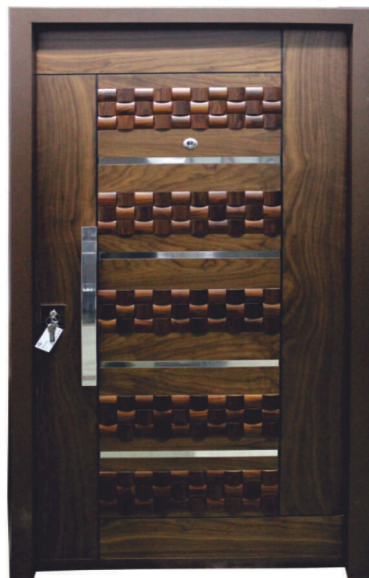

"Mosaic" (CN15)