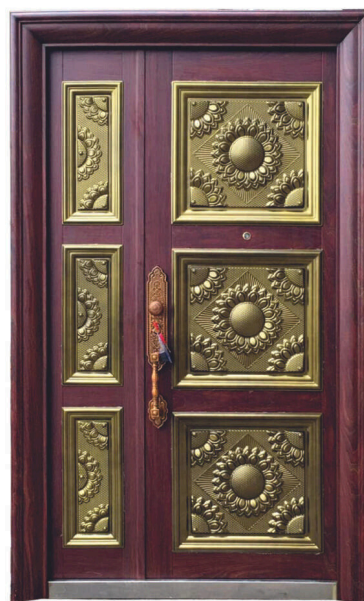

M-121 "Carla"