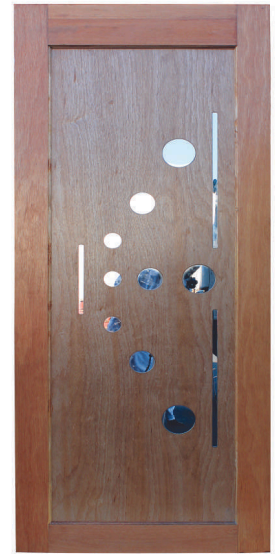

002 Circle line

003 Time Glass

005 Arrow

006 Horizontal

007 Channel

015 Elegance

PVC Non Folding without Glass Doors

SIZE : 800 X 2050