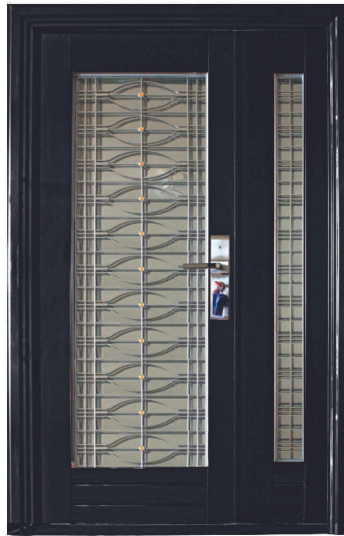

SIZE :1500 X 2050 X 50mm

DS-8074

DS-8285

Double Steel Door

SIZE : 1200 X 2050

"Aldina" M-005

"Almiro" M-006

"Allcia" M-009

"Aldo" M-017

"Gilda" 6047Z

Classic Embedded Door

SIZE 1200 X 2050

"Calista" M-132

"Caulico" M-156

Stainless Steel Stable Door

Size : 9600 X 2050 X 70mm

SIZE 900 X 2050 X 70mm
Matt Power Coated

130B

Stainless Steel Double Door

SIZE : 1200 X 2050 X 70mm

AFRICANO
HOME DECOR
Inspire Elegance

**ROSE GOLDEN
SS-511 "Julio"**

**BLACK GOLDEN
SS-511 "Julio"**

**YELLOW GOLDEN
SS-511 "Julio"**

Stainless Steel Double Door

SIZE : 1200 X 2050 X 70mm

SS-167 "Diana"

SS-1283 "Alcatraz"

SS-1284 "Louve"

Stainless Steel Single Door

SIZE 900 X 2050

SS-1281 "Daniela"