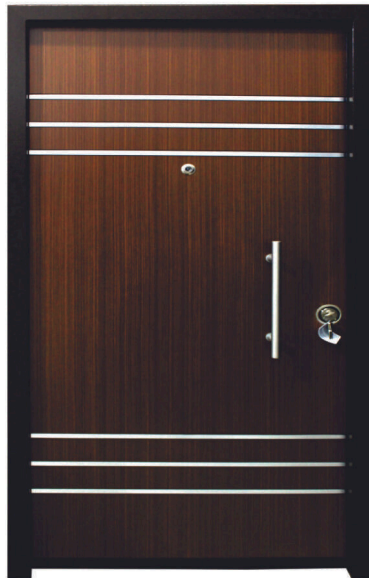

Capital GROUP

DOORS |

www.capitalgroup.co.za

Casabella Panel Door

SIZE : 900 X 2040 X 104mm

"Abello" (CN1)

"Veneto" (CN2)

"Palermo" (CN3)

"Sitano" (CN4)

"Granite" (CN17)

Casabella Panel Door

SIZE : 900 X 2040 X 70mm

"Marseille" (CN16)

"La Rochelle" (CN18)

"Tanganika" (CM5)

"Cannes" (CN6)