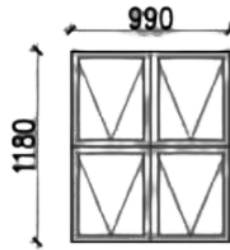

NC4

1500 x 900mm
(1490 x 890mm)

ND7

900 x 1200mm
(890 x 1190mm)

ND4 SPL

1480 x 1180mm
(1470 x 1170mm)

ND4 Mini

1180 x 1180mm
(1170 x 1170mm)

ND4 Mini 2

1180 x 1180mm
(1170 x 1170mm)

PT618

600 x 1800mm
(590 x 1790mm)

PT918

900 x 1800mm
(890 x 1790mm)

PTT1218

1200 x 1800mm
(1190 x 1790mm)

ALUMINIUM WINDOWS

PTT618
600 x 1800mm
(590 x 1790mm)

PTT918
900 x 1800mm
(890 x 1790mm)

P4T1218
1200 x 1800mm
(1190 x 1790mm)

ND 1

ND 2

ND 7

ND 4