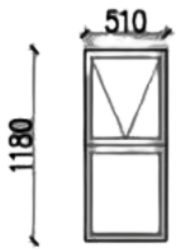

P4TT2415
2400 x 1500mm
(2390 x 1490mm)

PTT1518
1500 x 1800mm
(1490 x 1790mm)

PTT1818
1800 x 1800mm
(1790 x 1790mm)

PTT2118
2100 x 1800mm
(2090 x 1790mm)

P4TT1518
1500 x 1800mm
(1490 x 1790mm)

P4TT1818
1800 x 1800mm
(1790 x 1790mm)

NC4

1500 x 900mm
(1490 x 890mm)

ND7

900 x 1200mm
(890 x 1190mm)

ND4 SPL

1480 x 1180mm
(1470 x 1170mm)

ND4 Mini

1180 x 1180mm
(1170 x 1170mm)

ND4 Mini 2

1180 x 1180mm
(1170 x 1170mm)

PT618

600 x 1800mm
(590 x 1790mm)

PT918

900 x 1800mm
(890 x 1790mm)

PTT1218

1200 x 1800mm
(1190 x 1790mm)

ALUMINIUM WINDOWS

PTT618
600 x 1800mm
(590 x 1790mm)

PTT918
900 x 1800mm
(890 x 1790mm)

P4T1218
1200 x 1800mm
(1190 x 1790mm)

ND 1

ND 2

ND 7

ND 4