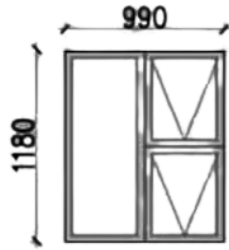

NC4

1500 x 900mm
(1490 x 890mm)

ND7

900 x 1200mm
(890 x 1190mm)

ND4 SPL

1480 x 1180mm
(1470 x 1170mm)

ND4 Mini

1180 x 1180mm
(1170 x 1170mm)

ND4 Mini 2

1180 x 1180mm
(1170 x 1170mm)

PT618

600 x 1800mm
(590 x 1790mm)

PT918

900 x 1800mm
(890 x 1790mm)

PTT1218

1200 x 1800mm
(1190 x 1790mm)

ALUMINIUM WINDOWS

PTT618
600 x 1800mm
(590 x 1790mm)

PTT918
900 x 1800mm
(890 x 1790mm)

P4T1218
1200 x 1800mm
(1190 x 1790mm)

ND 1

ND 2

ND 7

ND 4