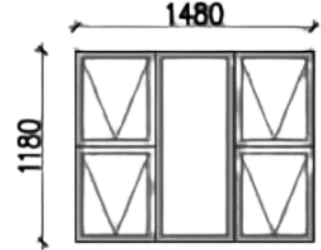

NC4

1500 x 900mm
(1490 x 890mm)

ND7

900 x 1200mm
(890 x 1190mm)

ND4 SPL

1480 x 1180mm
(1470 x 1170mm)

ND4 Mini

1180 x 1180mm
(1170 x 1170mm)

ND4 Mini 2

1180 x 1180mm
(1170 x 1170mm)

PT618

600 x 1800mm
(590 x 1790mm)

PT918

900 x 1800mm
(890 x 1790mm)

PTT1218

1200 x 1800mm
(1190 x 1790mm)

ALUMINIUM WINDOWS

PTT618
600 x 1800mm
(590 x 1790mm)

PTT918
900 x 1800mm
(890 x 1790mm)

P4T1218
1200 x 1800mm
(1190 x 1790mm)

ND 1

ND 2

ND 7

ND 4