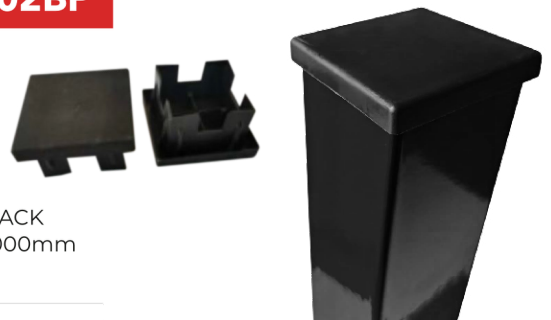

Colour: Green
 Length: 2500 x 200mm
 Pack: 20
 SKU:

SMF002B

HIGH SECURITY FENCE MESH

Colour: Black
 Length: 2500 x 200mm
 Pack: 20
 SKU:

SMF004GP

FENCE POLE

Colour: Green
 Length: 3000mm
 Pack: 20
 SKU:

SMF002BP

FENCE POLE

Colour: BLACK
 Length: 3000mm
 Pack: 20
 SKU:

SMF005

CLIPS & BOLTS

Colour: Green
 Length: 2900mm
 Pack: 4 Sets
 SKU:

SMF006

CLIPS & BOLTS

Colour: Black
 Length:
 Pack: 4 Sets
 SKU: