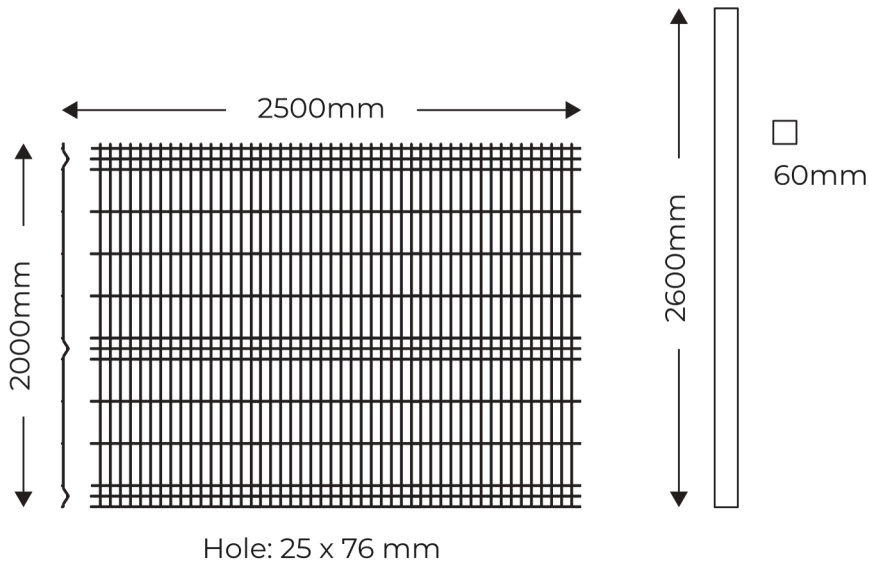

SPECIFICATIONS