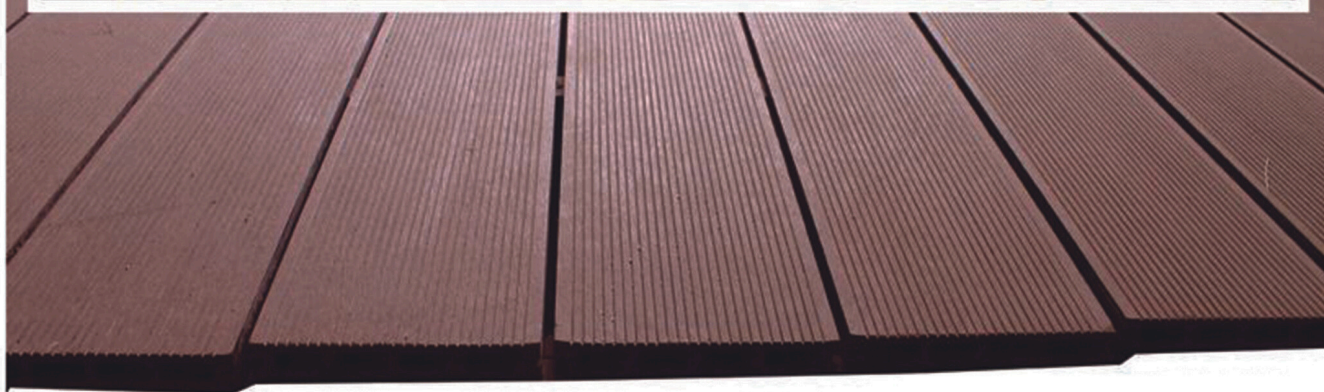

Decking and Accessories

Size : 22 x 140 x 5900

D Screw

D Clip

size : 22 x 40 x 2800

Joist

CARRY BAG

AVAILABLE IN RED & BLACK OR RED & BLUE