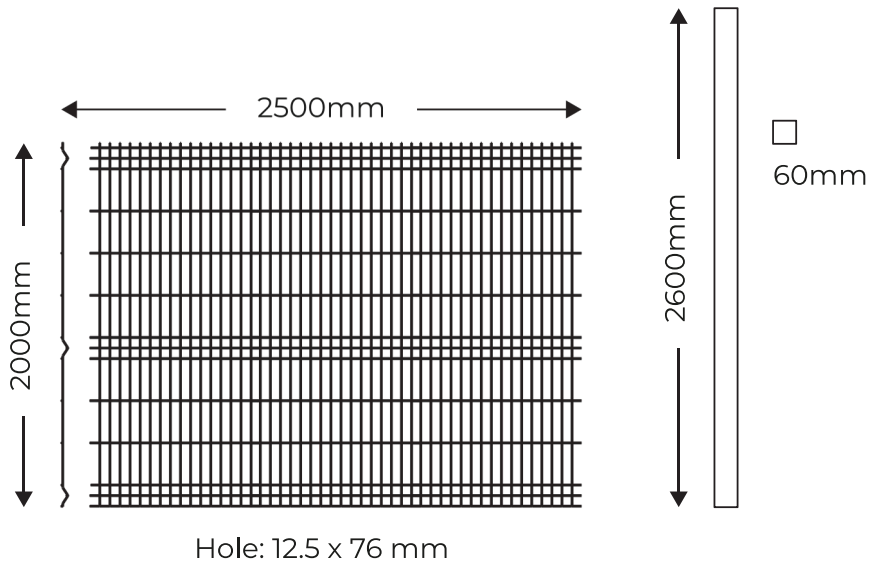

- Size: 702mm x 500mm x 207mm

SHADE NET

3mtr X 50mtr

40%
&
80%

Available Colours: Black, Blue, Beige, Green, Coffee, Silver

WHEELIE BINS

Available Colours : Green, Red, Yellow, Black & Blue.

240L

Colour: Black
 Length: 2500 x 200mm
 Pack: 20
 SKU:

SMF003GP

FENCE POLE

Colour: Green
 Length: 3000mm
 Pack: 20
 SKU:

SMF001BP

FENCE POLE

Colour: BLACK
 Length: 3000mm
 Pack: 20
 SKU:

SMF005

CLIPS & BOLTS

Colour: Green
 Length: 2900mm
 Pack: 4 Sets
 SKU:

SMF006

CLIPS & BOLTS

Colour: Black
 Length:
 Pack: 4 Sets
 SKU:

SPECIFICATIONS

SMF004G

HIGH SECURITY FENCE MESH

Colour: Green
 Length: 2500 x 200mm
 Pack: 20
 SKU:

SMF002B

HIGH SECURITY FENCE MESH

Colour: Black
 Length: 2500 x 200mm
 Pack: 20
 SKU:

SMF004GP

FENCE POLE

Colour: Green
 Length: 3000mm
 Pack: 20
 SKU:

SMF002BP