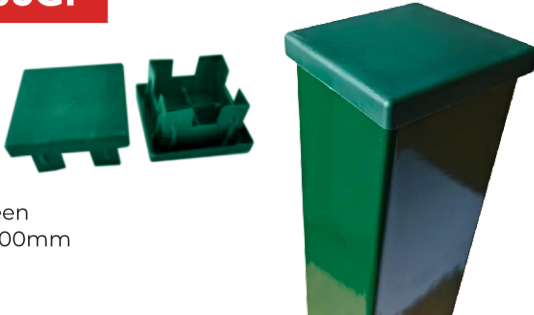

- Size: 702mm x 500mm x 207mm

SHADE NET

3mtr X 50mtr

40%
&
80%

Available Colours: Black, Blue, Beige, Green, Coffee, Silver

WHEELIE BINS

Available Colours : Green, Red, Yellow, Black & Blue.

240L

660L

Available Colours : Green

SPECIFICATIONS

SMF003G

MEDIUM SECURITY FENCE MESH

Colour: Green
 Length: 2500 x 200mm
 Pack: 20
 SKU:

SMF001B

MEDIUM SECURITY FENCE MESH

Colour: Black
 Length: 2500 x 200mm
 Pack: 20
 SKU:

SMF003GP

FENCE POLE

Colour: Green
 Length: 3000mm
 Pack: 20
 SKU:

SMF001BP

FENCE POLE

Colour: BLACK
 Length: 3000mm
 Pack: 20
 SKU:

SMF005