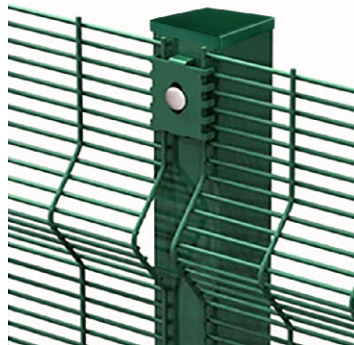

Colour: Black
 Length: 2500 x 200mm
 Pack: 20
 SKU:

SMF003GP

FENCE POLE

Colour: Green
 Length: 3000mm
 Pack: 20
 SKU:

SMF001BP

FENCE POLE

Colour: BLACK
 Length: 3000mm
 Pack: 20
 SKU:

SMF005

CLIPS & BOLTS

Colour: Green
 Length: 2900mm
 Pack: 4 Sets
 SKU:

SMF006

CLIPS & BOLTS

Colour: Black
 Length:
 Pack: 4 Sets
 SKU:

SPECIFICATIONS

SMF004G

HIGH SECURITY FENCE MESH

Colour: Green
 Length: 2500 x 200mm
 Pack: 20
 SKU:

SMF002B

HIGH SECURITY FENCE MESH

Colour: Black
 Length: 2500 x 200mm
 Pack: 20
 SKU:

SMF004GP

FENCE POLE

Colour: Green
 Length: 3000mm
 Pack: 20
 SKU:

SMF002BP

FENCE POLE

Colour: BLACK
 Length: 3000mm
 Pack: 20
 SKU:

SMF005

CLIPS & BOLTS

Colour: Green
 Length: 2900mm
 Pack: 4 Sets
 SKU:

SMF006

CLIPS & BOLTS

Colour: Black
 Length:
 Pack: 4 Sets
 SKU: