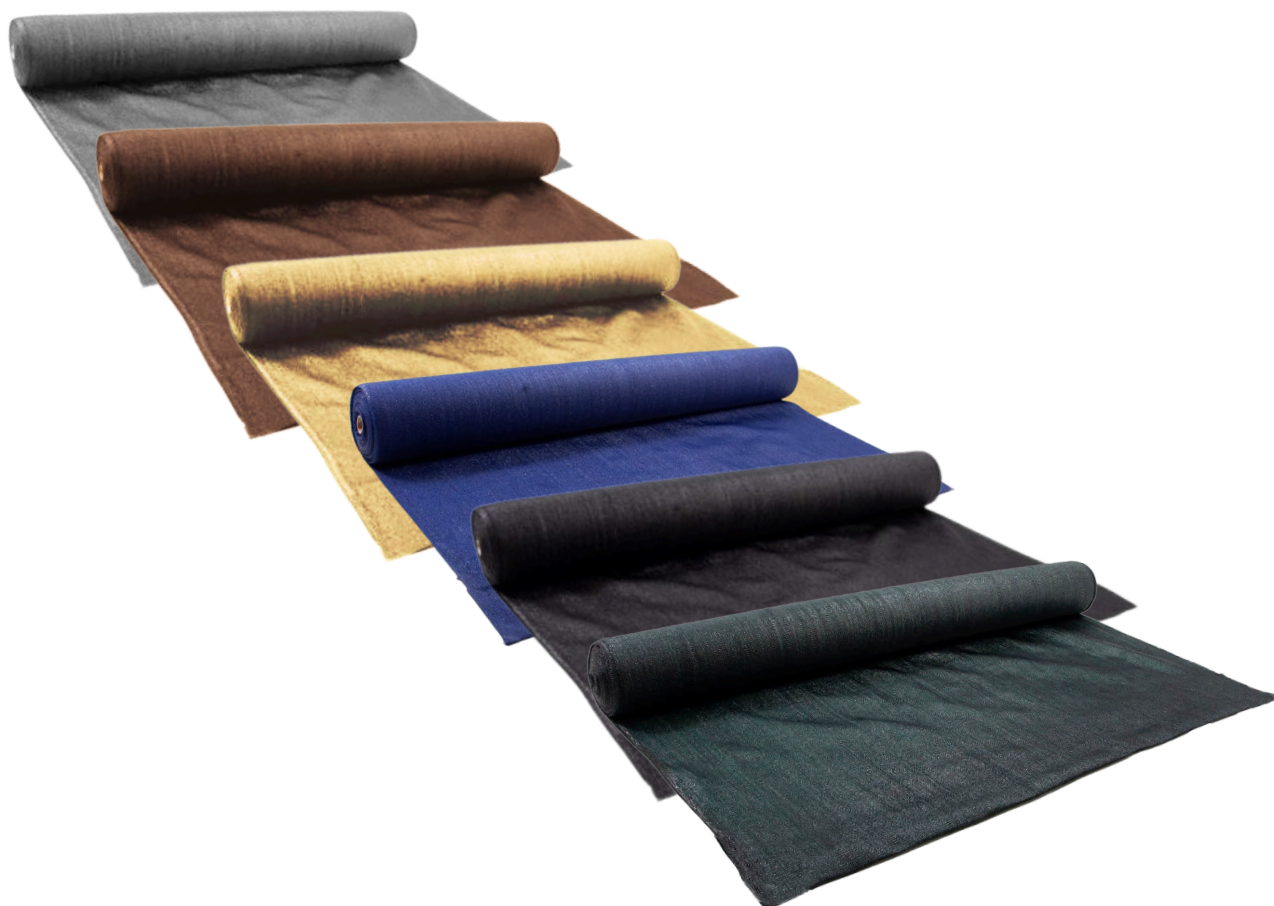

- Size: 702mm x 500mm x 207mm

SHADE NET

3mtr X 50mtr

40%
&
80%

Available Colours: Black, Blue, Beige, Green, Coffee, Silver

WHEELIE BINS

Available Colours : Green, Red, Yellow, Black & Blue.

240L