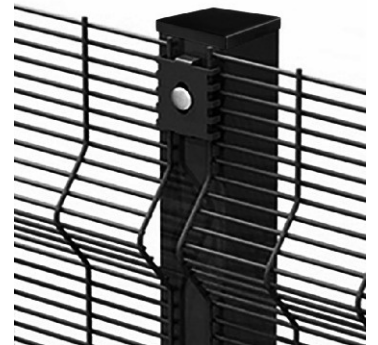

SMF002B

HIGH SECURITY FENCE MESH

Colour: Black
Length: 2500 x 200mm
Pack: 20
SKU: