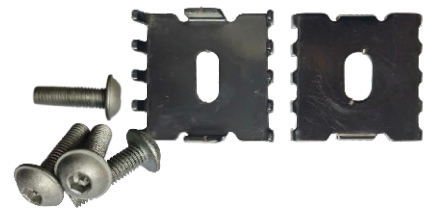

Colour: Black
 Length: 2500 x 200mm
 Pack: 20
 SKU:

SMF003GP

FENCE POLE

Colour: Green
 Length: 3000mm
 Pack: 20
 SKU:

SMF001BP

FENCE POLE

Colour: BLACK
 Length: 3000mm
 Pack: 20
 SKU:

SMF005

CLIPS & BOLTS

Colour: Green
 Length: 2900mm
 Pack: 4 Sets
 SKU:

SMF006

CLIPS & BOLTS

Colour: Black
 Length:
 Pack: 4 Sets
 SKU:

SPECIFICATIONS

SMF004G

HIGH SECURITY FENCE MESH

Colour: Green
 Length: 2500 x 200mm
 Pack: 20
 SKU:

SMF002B

HIGH SECURITY FENCE MESH

Colour: Black
 Length: 2500 x 200mm
 Pack: 20
 SKU:

SMF004GP

FENCE POLE

Colour: Green
 Length: 3000mm
 Pack: 20
 SKU:

SMF002BP

FENCE POLE

Colour: BLACK
 Length: 3000mm
 Pack: 20
 SKU:

SMF005

CLIPS & BOLTS

Colour: Green
 Length: 2900mm
 Pack: 4 Sets
 SKU:

SMF006

CLIPS & BOLTS

Colour: Black
 Length:
 Pack: 4 Sets
 SKU: