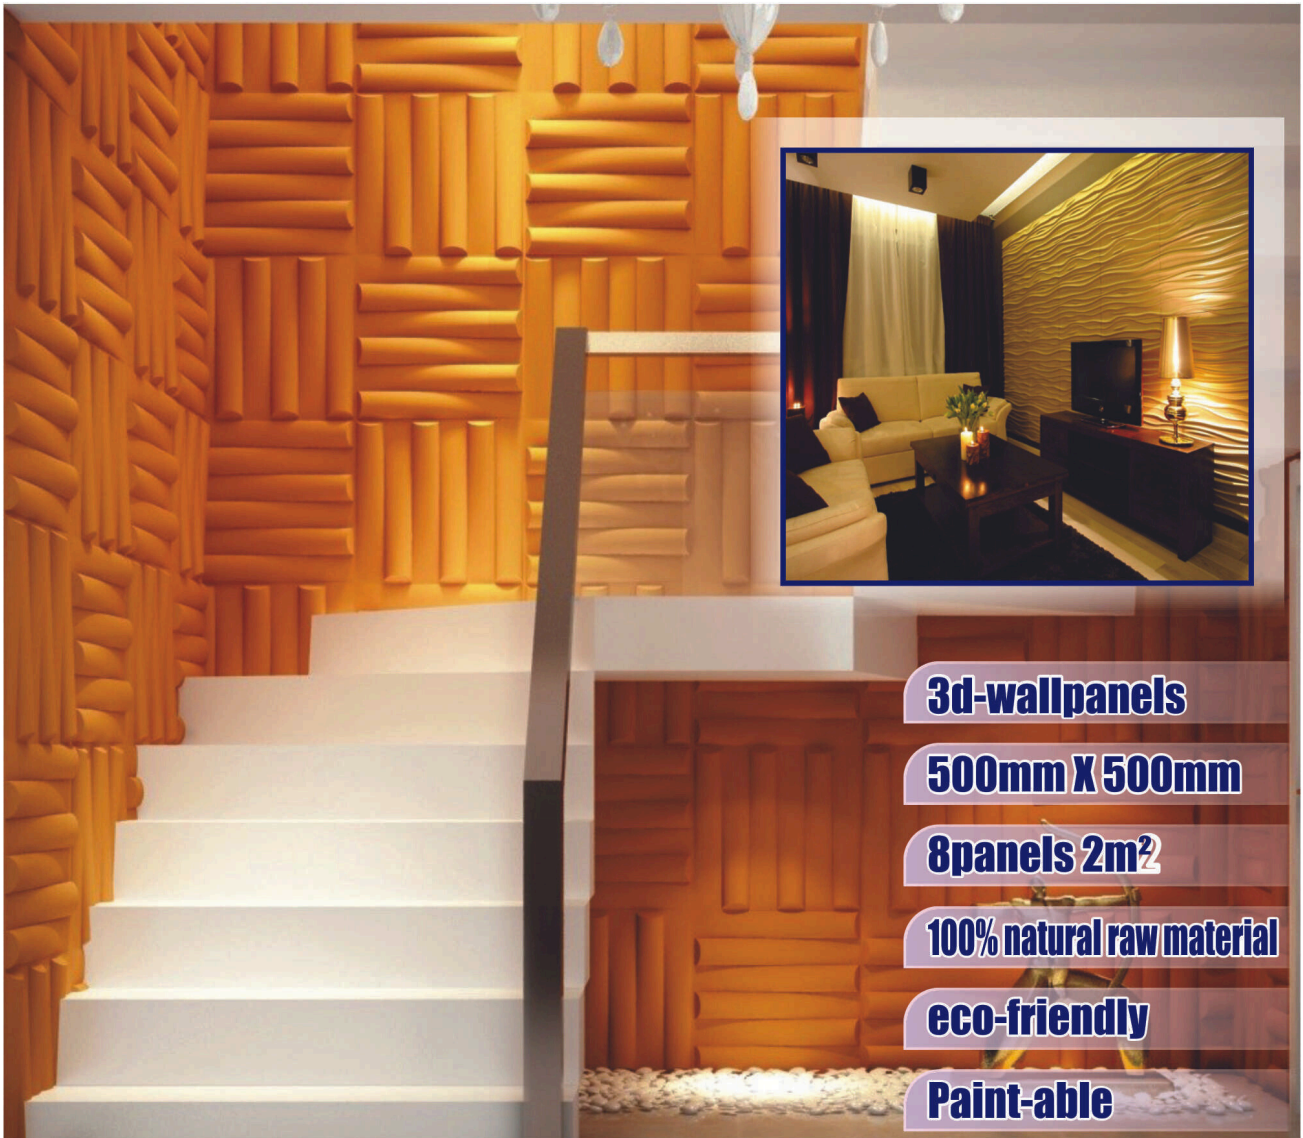

# PVC Edging

Size 20mm X 200mtr Thickness .04mm

Black

Matt White

Mahogany Royal

Cherry

Oak

Wenge

Royal

**NEW**  
RANGE

*Available Various Color.*

**3d-wallpanels**

**500mm X 500mm**

**8panels 2m<sup>2</sup>**

**100% natural raw material**

**eco-friendly**