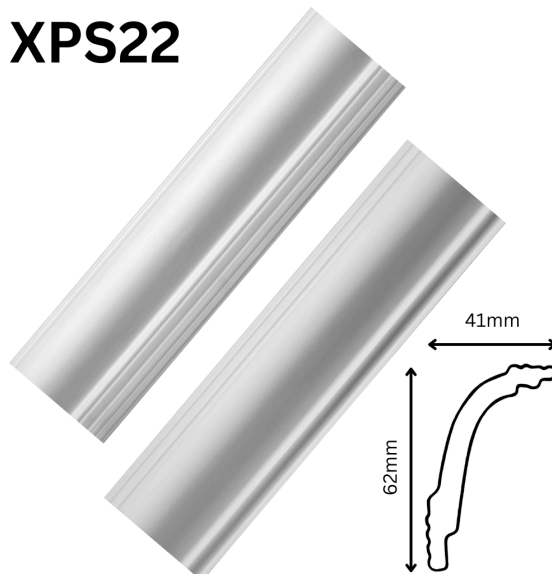

XPS22

Pack Size : 4 Lengths
Box Size : 15 Packs