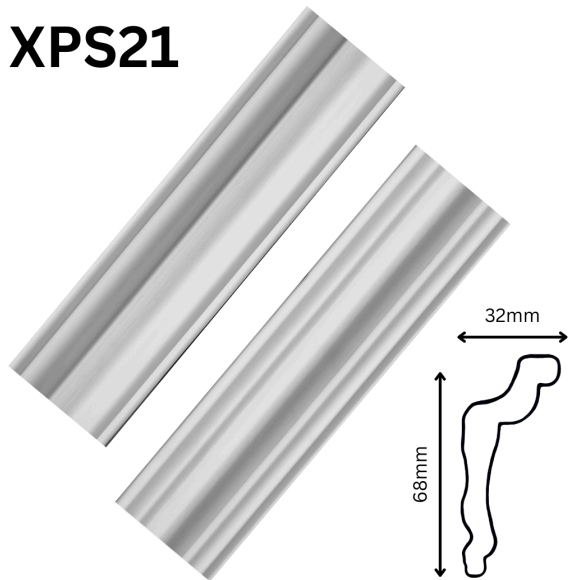

POLYSTYRENE XPS CORNICE

XPS21

Pack Size : 4 Lengths
Box Size : 15 Packs