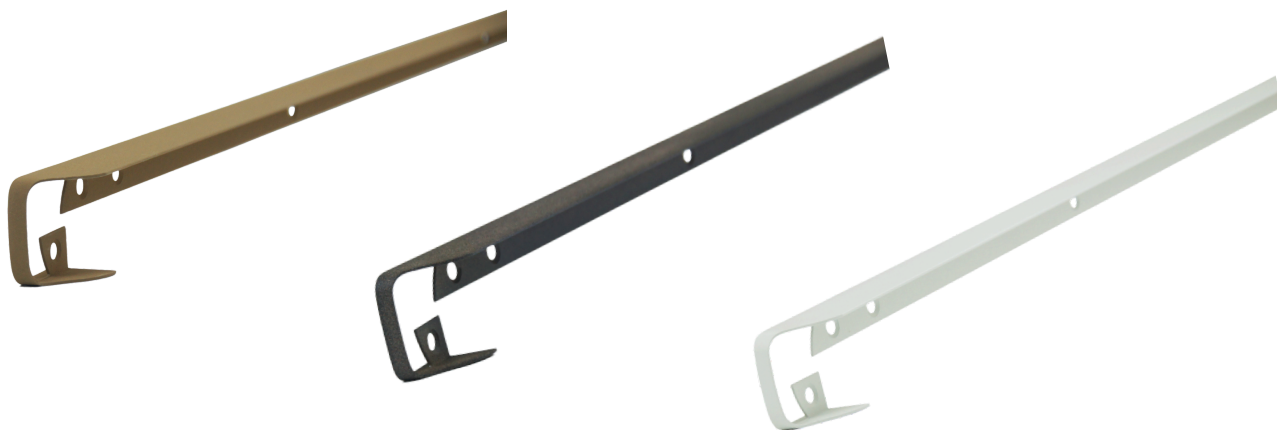

4MM RADIUS

CODE	WIDTH	LENGTH	COLOUR
CJ001	23MM	600MM	BLACK
CJ002	23MM	600MM	MATT SILVER
CJ003	23MM	600MM	SILVER VEIN
CJ004	23MM	600MM	MOCHA DARK BROWN
CJ005	23MM	600MM	LATTE WHITE
CJ006	23MM	600MM	BISCUIT