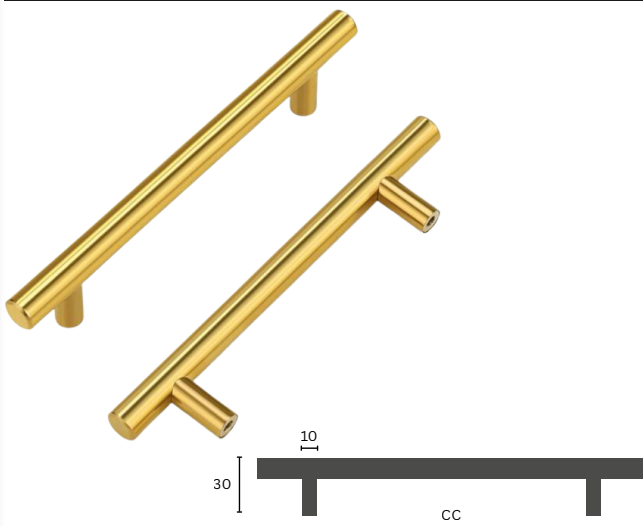

HOLLOW BAR CABINET HANDLES - GOLD

Item Code	Colour	CC	PACK
CABH17	Gold	96	50
CABH18	Gold	128	50
CABH19	Gold	160	25
CABH20	Gold	192	25
CABH21	Gold	224	25