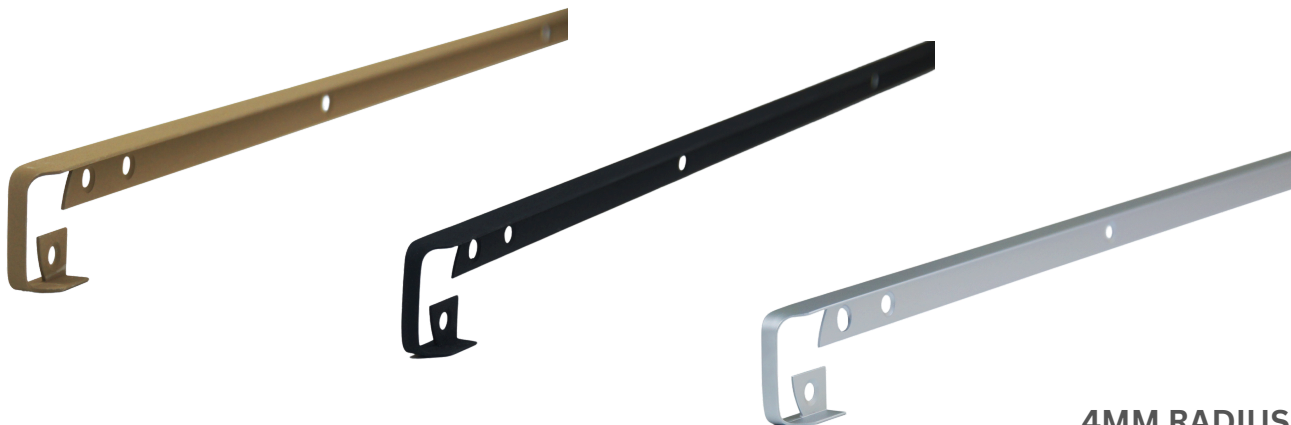

SQUARE R4 LINE CORNER JOINT

4MM RADIUS

CODE	WIDTH	LENGTH	COLOUR
CJ007	12MM	600MM	BLACK
CJ008	12MM	600MM	MATT SILVER
CJ009	12MM	600MM	SILVER VEIN
CJ010	12MM	600MM	MOCHA DARK BROWN
CJ011	12MM	600MM	LATTE WHITE
CJ012	12MM	600MM	BISCUIT