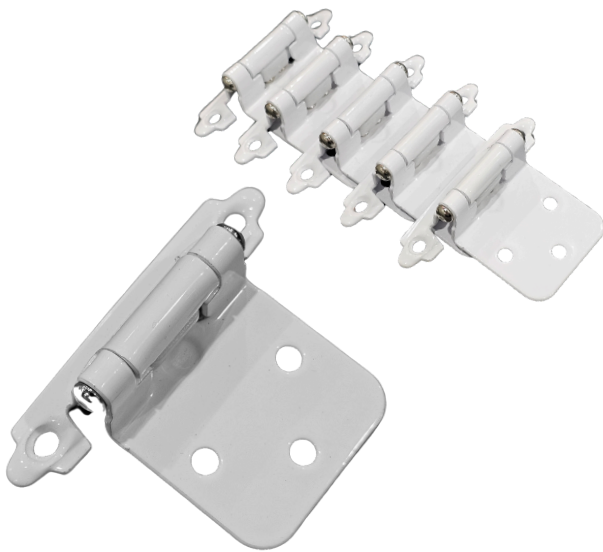

# CONCEALED HINGES

CODE	DESCRIPTION	UNITS/BOX	IMAGE
H363A	26mm Mini Hinge 2 Hole Plate	400	
CCH282H	Hydraulic Concealed Hinge Full Overlay Soft Close 110° Crank	100	
CCH261A	Concealed Hinge Full Overlay 110° Non Close Normal Crank 4 Hole Plate	250	
CCH175H	Corner Hinge Full Overlay 175°	100	
CCH261H	35mm Full Overlay 110° Normal Crank 4 Hole Plate	200	

# KNUCKLE HINGES (WITH SCREWS)

SIZE: 35mm PACK SIZE: 5 pc/s

**AFRICANO**  
HOME DECOR

3KH001

3KH002

3KH003

3KH004