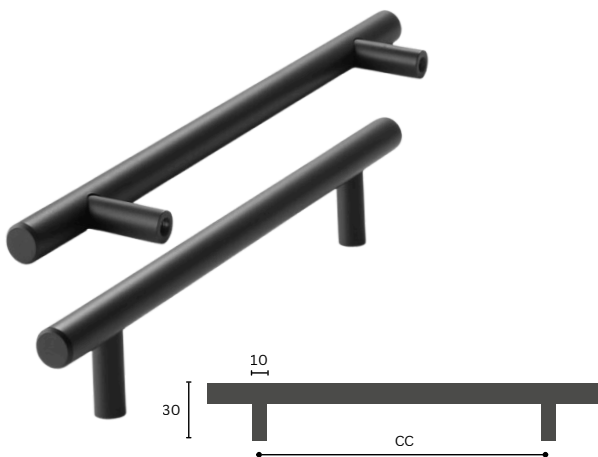

HOLLOW BAR CABINET HANDLES - BLACK

Item Code	Colour	CC	PACK
CABH9	Black	96	50
CABH10	Black	128	50
CABH11	Black	160	50
CABH12	Black	192	25
CABH13	Black	224	25
CABH14	Black	256	25
CABH15	Black	288	25
CABH16	Black	320	25