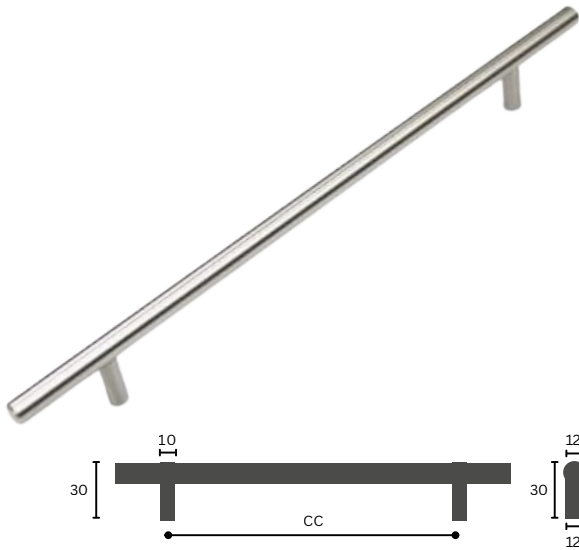

CABINET HANDLES

SOLID BAR CABINET HANDLES - BSN

Item Code	Colour	CC	PACK
CABH30	BSN	96	20
CABH31	BSN	128	20
CABH32	BSN	160	20
CABH33	BSN	192	20
CABH34	BSN	224	20
CABH35	BSN	256	20
CABH36	BSN	320	20
CABH37	BSN	352	20