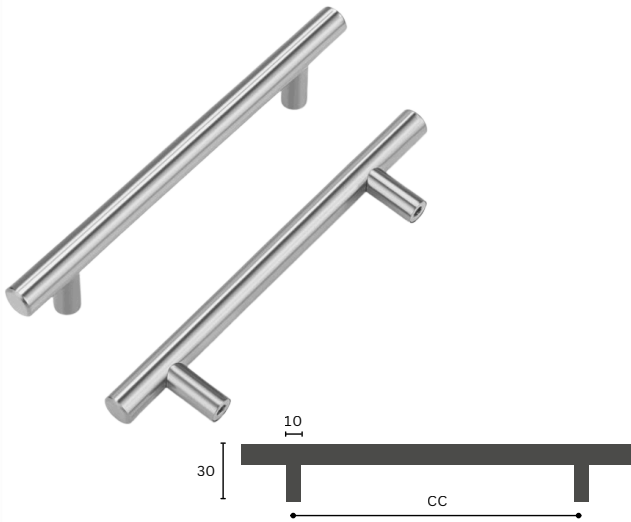

CABINET HANDLES

HOLLOW BAR CABINET HANDLES - BSN

Item Code	Colour	CC	PACK
CABH1	BSN	96	25
CABH2	BSN	128	25
CABH3	BSN	160	25
CABH4	BSN	192	25
CABH5	BSN	224	25
CABH6	BSN	256	25
CABH7	BSN	288	25
CABH8	BSN	320	25