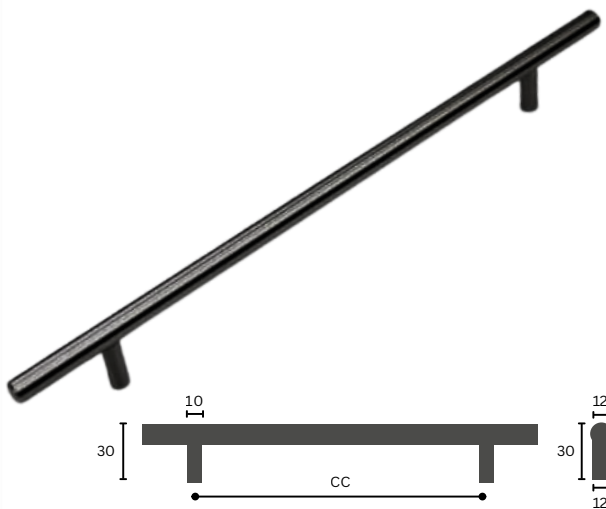

HOLLOW BAR CABINET HANDLES - BLACK NICKEL

Item Code	Colour	CC	PACK
CABH22	Black Nickle	96	40
CABH23	Black Nickle	128	40
CABH24	Black Nickle	160	20
CABH25	Black Nickle	192	20
CABH26	Black Nickle	224	20
CABH27	Black Nickle	256	20
CABH28	Black Nickle	320	20
CABH29	Black Nickle	352	25