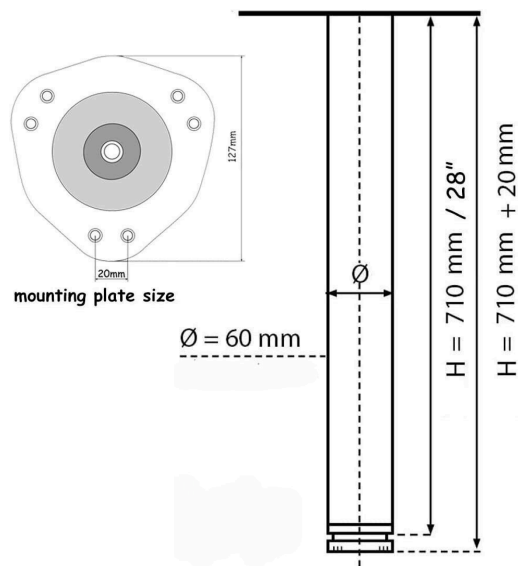

TABLE LEGS

Available Colors: White and Silver