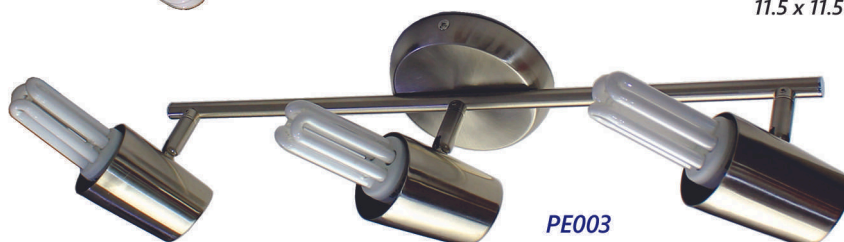

* Excluding E27 Bulb

PE001
11.5 x 12.5

PE002-D
19 x 19 x 12.5

PE002-P
11.5 x 11.5 x 26

PE003
11.5 x 11.5 x 26

GU 10 Lamp Holder

estrela

Gu10 Ceiling Down Light Kit