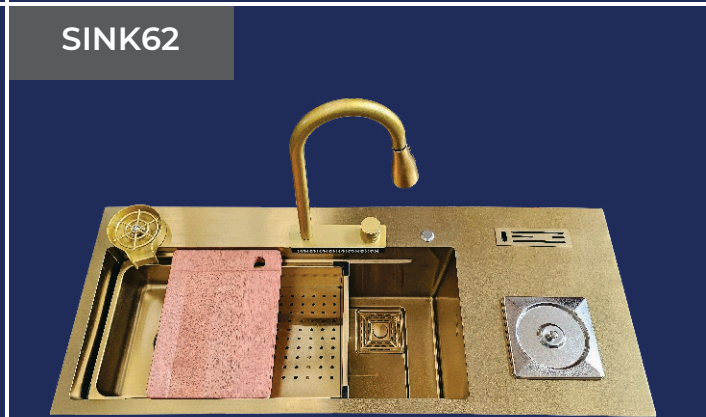

SINK54

SIZE: 750 x 450 x 220mm

Drop in

Pack size: 1
SKU: 6004101055758

SINK55

SIZE: 750 x 460 x 220mm

Drop in

Pack size: 1
SKU: 6004101055765

SINK61

SIZE: 1200 x 550 x 220mm
COLOUR: Black

Drop in

Pack size: 1
SKU: 600410105703

SINK62

SIZE: 1200 x 550 x 220mm
COLOUR: Gold

Drop in

Pack size: 1
SKU: 600410105704