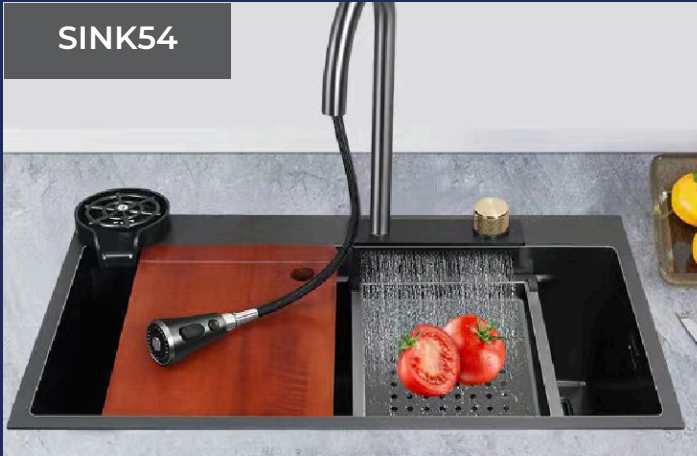

Pack size: 5
SKU: 6004101056687

SINK60

Drop in

SIZE: 490 x 490 x 200mm
Beige

Pack size: 5
SKU: 6004101056694

AFRICANO

HOME DECOR

HAND MADE MULTI-FUNCTION SMART SINKS