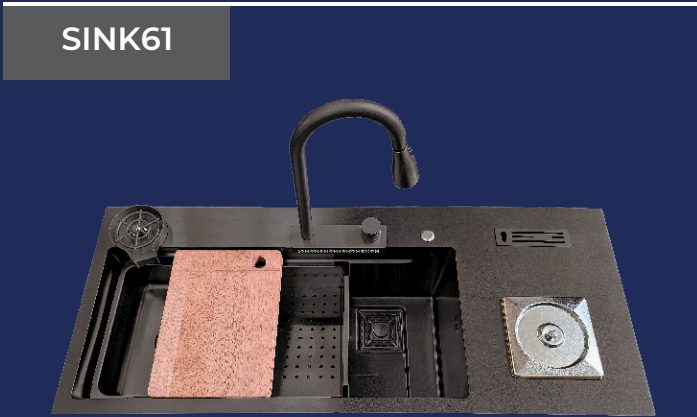

SINK54

SIZE: 750 x 450 x 220mm

Drop in

Pack size: 1
SKU: 6004101055758

SINK55

SIZE: 750 x 460 x 220mm

Drop in

Pack size: 1
SKU: 6004101055765